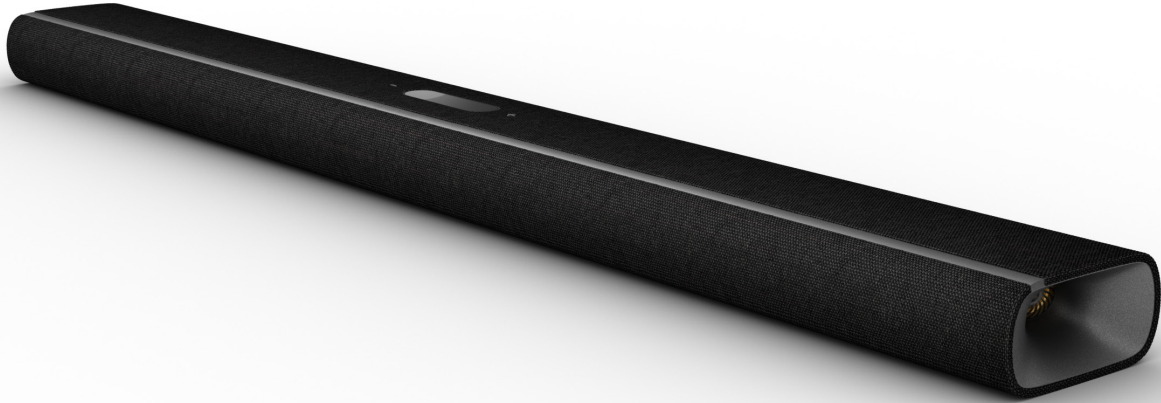

reddot winner 2021

Beautiful 3D sound that surrounds you.

Your music. Your movies. Your games. Now elevated to a whole new level. With MultiBeam™ technology and 11 drivers including 2 up-firing height channels for Dolby Atmos®, the Harman Kardon Citation MultiBeam 1100 soundbar delivers rich bass and immersive, cinematic 3D surround sound. The elegant design perfectly complements the beautiful sound. Intuitive controls, an HDMI eARC connection and automatic room calibration make set-up seamless. Enjoy HD-quality music from over 300 streaming services with AirPlay, Alexa Multi-Room Music and Chromecast built-in™. The soundbar is compatible with voice assistant-enabled speakers, allowing you to control your music with your voice. The Harman Kardon Citation MultiBeam 1100. It's not just sound. It's an experience.

Features

- ▶ 3D surround sound with Dolby Atmos® and MultiBeam™
- ▶ AirPlay, Alexa Multi-Room Music (MRM) and Chromecast built-in™
- ▶ Distinguished design
- ▶ Smart dialogue enhancement with Harman PureVoice technology
- ▶ All-in-one sound system
- ▶ Sound calibration
- ▶ Wireless Bluetooth™ streaming
- ▶ HDMI eARC
- ▶ Ultra HD 4K pass-through with Dolby Vision™
- ▶ Multi-functional LCD touch display
- ▶ Ready for multi-channel surround sound

3D surround sound with Dolby Atmos® and MultiBeam™

Immerse yourself in your favorite music, movies and games with Dolby Atmos® and MultiBeam™ from a beautifully crafted soundbar. Up-firing height channels create a multi-dimensional surround sound experience and MultiBeam™ technology creates a wider soundstage all around you.

All-in-one sound system

Harman Kardon's world-class audio design ensures the Citation MultiBeam 1100 soundbar delivers deep, rich bass and thrilling acoustic effects from a single elegant unit with no additional components required.